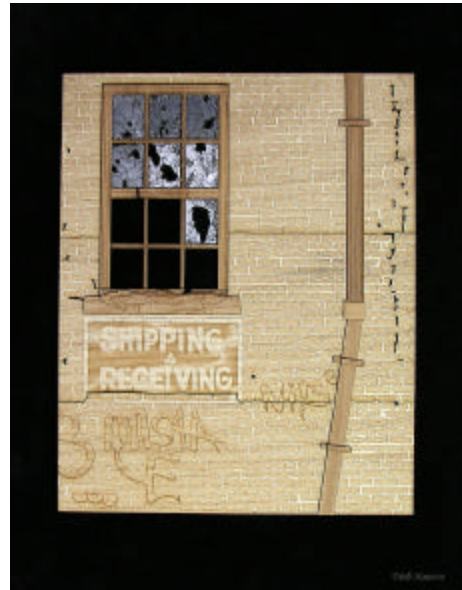

Fine Laser Artworks Created by:

Trish Hanson

TrishHanson.com

trish.hanson@live.com

**Frames and mat color may vary
from catalog. If you desire a specific
mat color, please indicate when ordering.**

The Red Door

Size: 8" x 10"

\$50.00

The Alley

Size: 11" x 14"

\$65.00

Yaquium Head Lighthouse

Newport, Oregon

Size: 14" x 20"

\$350.00

Yaquium Head Lighthouse

Newport, Oregon

Size: 11" x 14"

\$100.00

Yaquina Bay Lighthouse
Newport, Oregon

Size: 16" x 22"

\$350.00